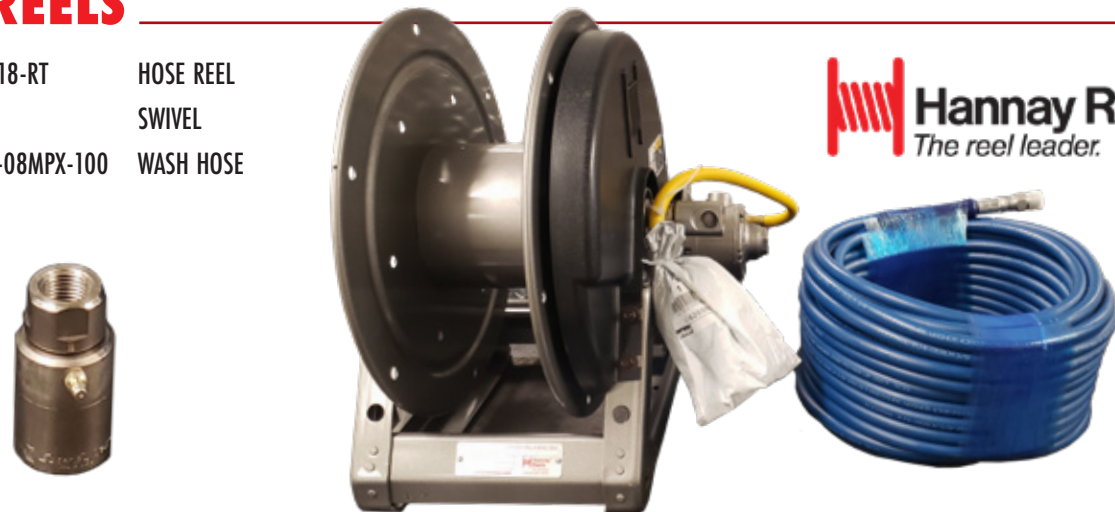

HYDRAULIC PUMPS, MOTORS & SEAL KITS

LEVER VALVES

3" - 8" VALVES AVAILABLE

- # 1041-2000MZ 4" BRASS LVRVLV 4"FPT X 4"FL
- # 1060-0006 MZ 6" PIN SHAFT VALVE
- # 1041-0000 MZ 4" BRASS LEVER VALVE
- # 1060-0000MZ 6" BRASS LEVER VALVE
- # 2008-0000MZ 8" 4-BOLT FLANGE PISTON VLV
- # 4025505008 4" JUROP VALVE PLASTIC KNOB
- # 1093-0003 3" SIGHT EYE RPLCMT GLASS A
- # 1060-0000H MZ 6" HEATED BRASS LEVER VALVE
- # 1060-1015MZ STEEL LEVER HANDLE FOR 6" GATE VALVE